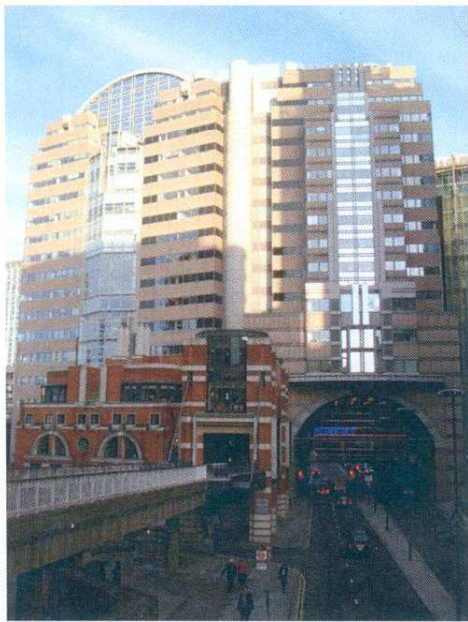

Across the road is Brewers Hall Garden in which is situated 'The Gardner' by Karin Jonzen, 1971-2.

↑ ↓ (walk on and up the ramp through the underneath footway of 125 London Wall, and keep going)

Terry Farrell's Alban Gate built 1992

Unity by Ivan Lapež 1992

St Olave Silver Street

If you look across the road from here you can see the remains of the churchyard of this church that was destroyed in the Great Fire.